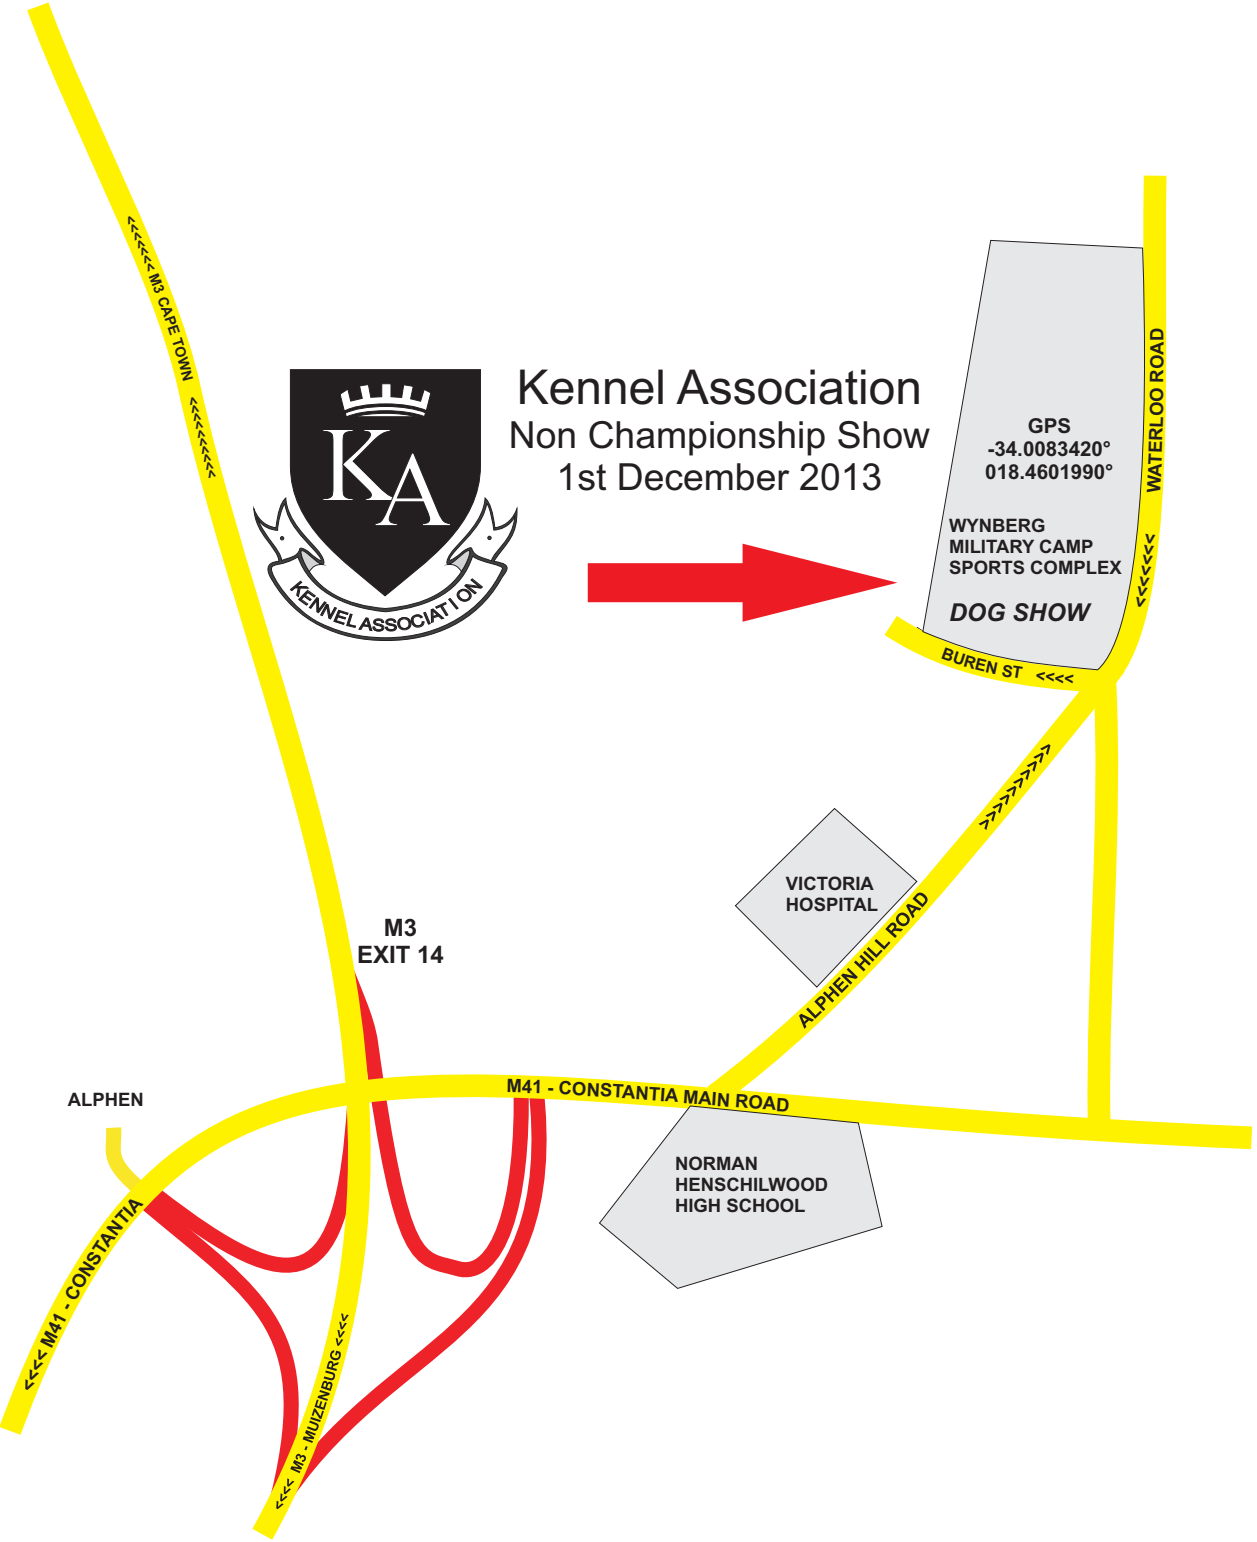

Kennel Association Non Championship Show 1st December 2013

GPS
-34.0083420°
018.4601990°

WYNBERG
MILITARY CAMP
SPORTS COMPLEX
DOG SHOW

BUREN ST <<<<

M3
EXIT 14

VICTORIA
HOSPITAL

ALPHEN HILL ROAD >>>>>>>>>>

NORMAN
HENSCHILWOOD
HIGH SCHOOL

M41 - CONSTANTIA MAIN ROAD

ALPHEN

<<<<<< M41 - CONSTANTIA

<<<< M3 - MUIZENBURG <<<<<