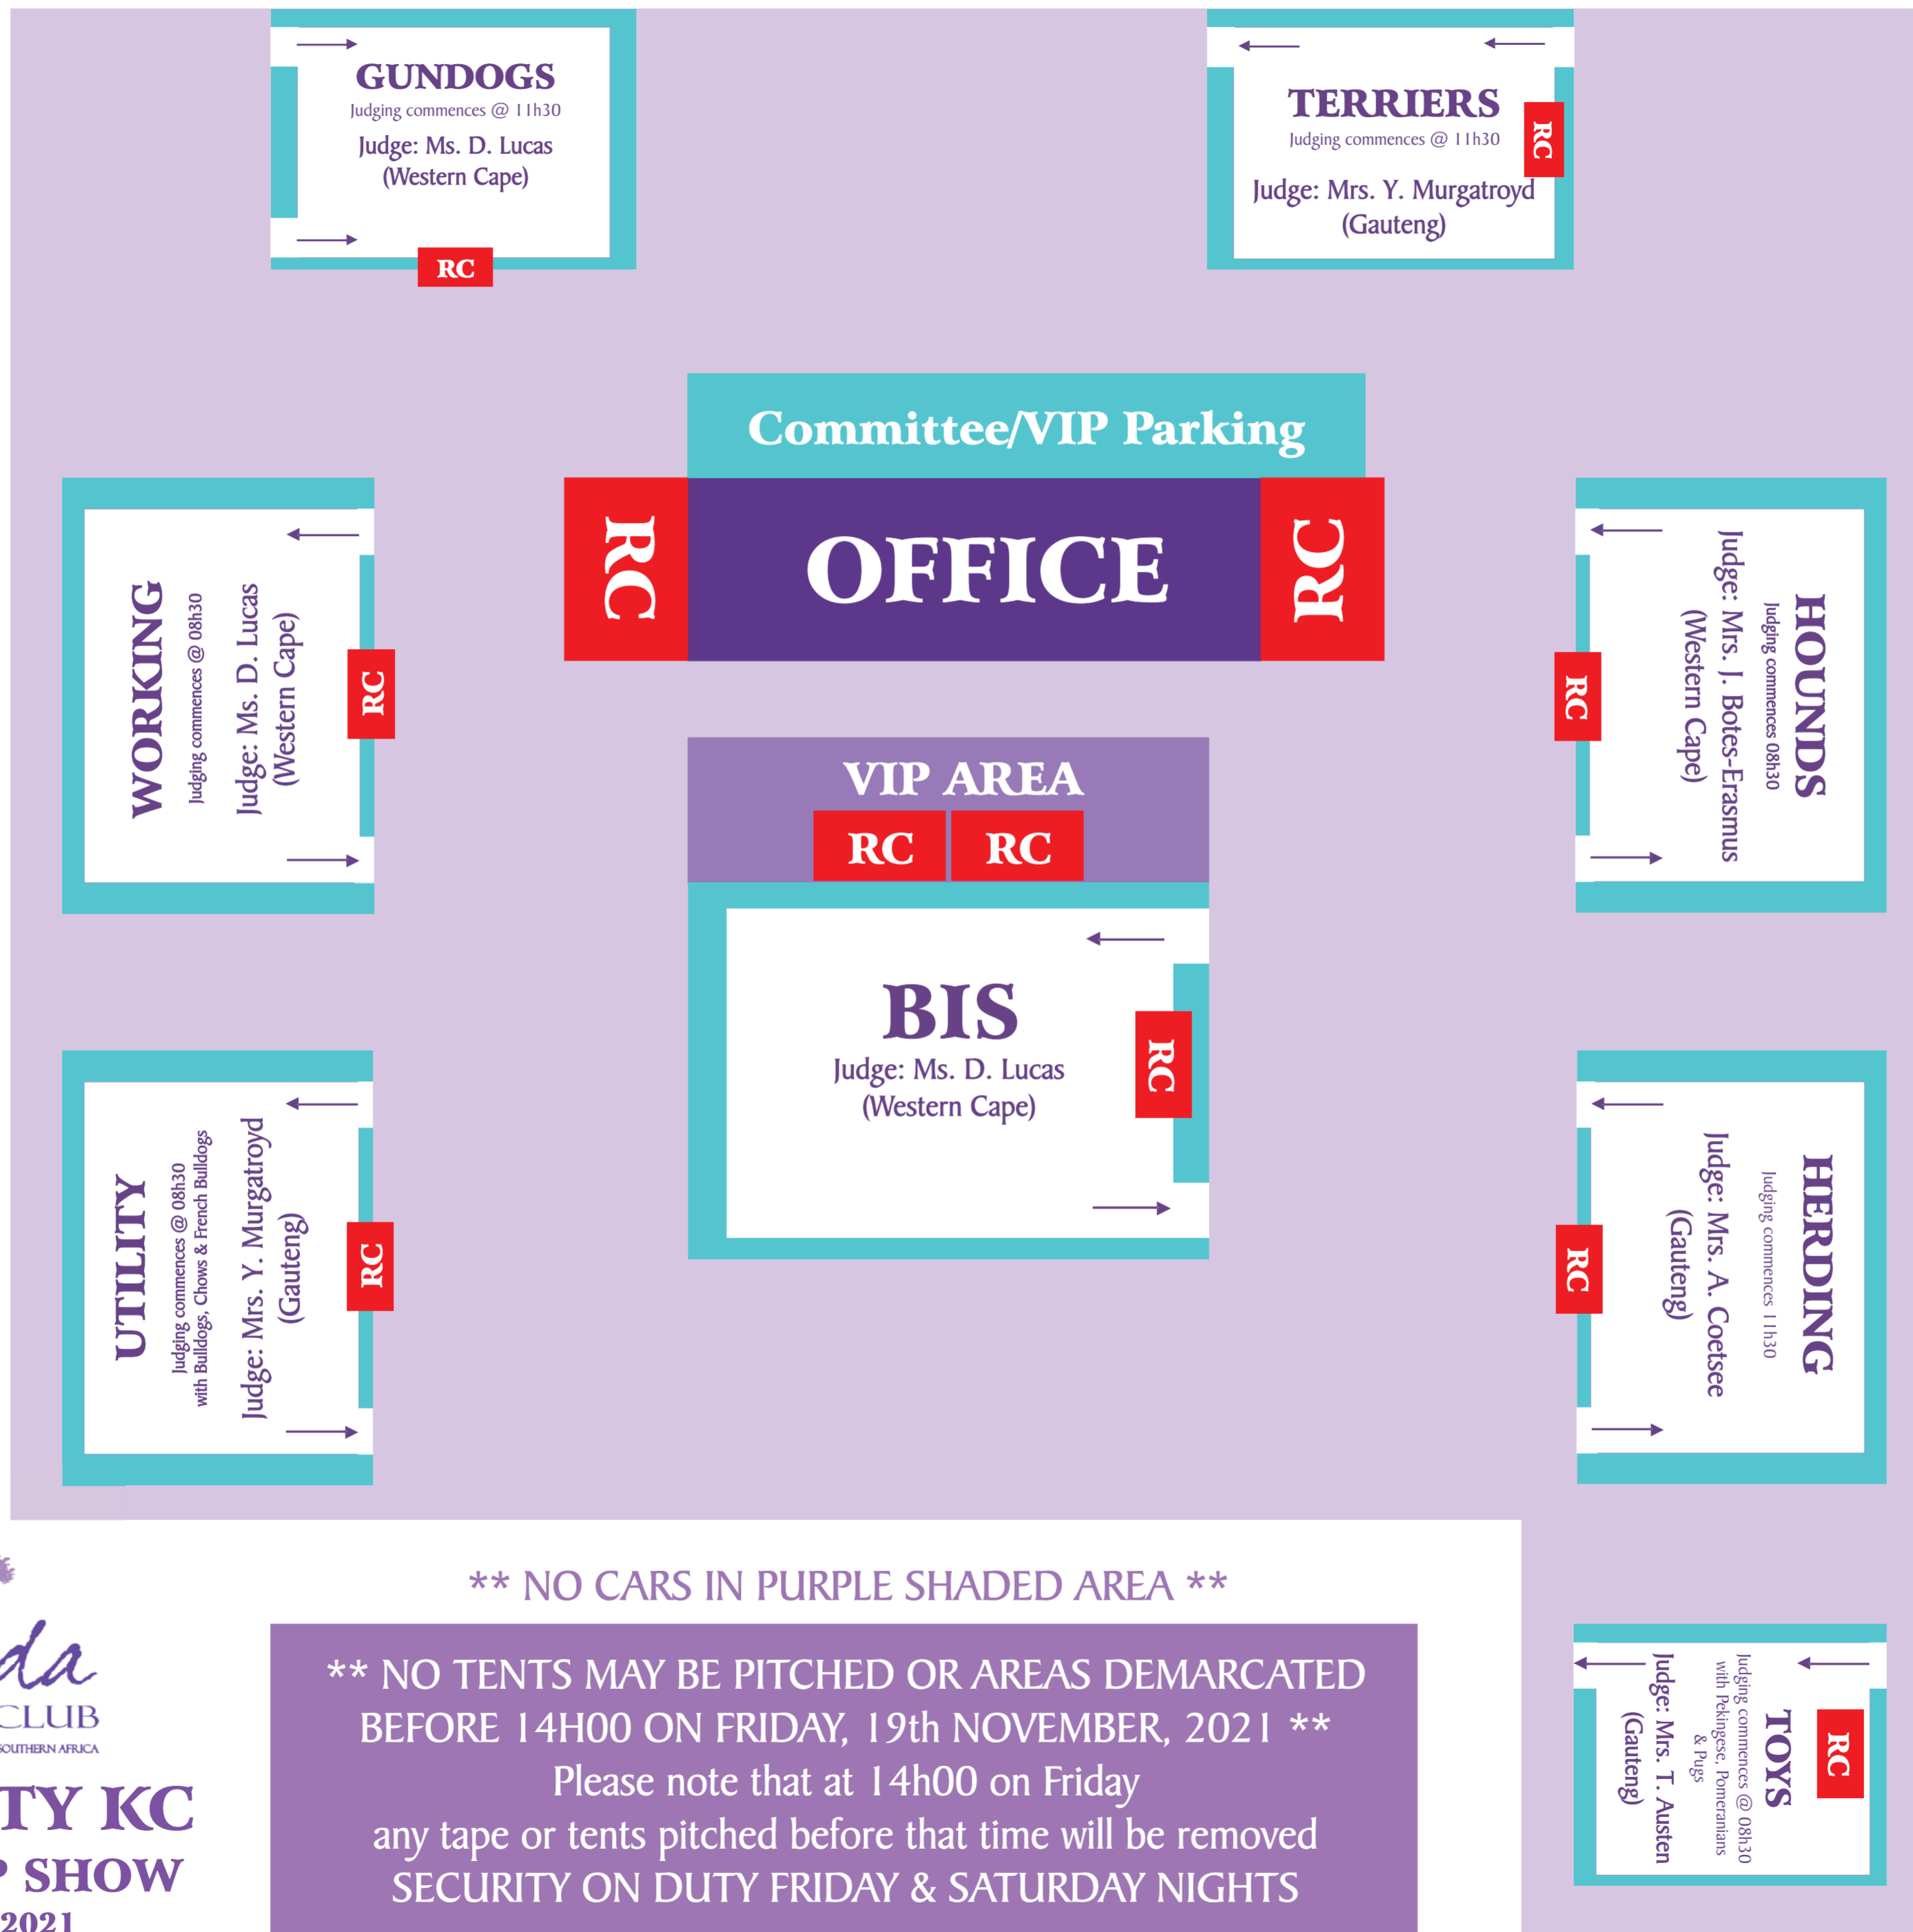

Stalls Stalls Stalls

TOILETS

Stalls Stalls Stalls

** NO CARS IN PURPLE SHADED AREA **

** NO TENTS MAY BE PITCHED OR AREAS DEMARCATED BEFORE 14H00 ON FRIDAY, 19th NOVEMBER, 2021 **

Please note that at 14h00 on Friday any tape or tents pitched before that time will be removed SECURITY ON DUTY FRIDAY & SATURDAY NIGHTS

JACARANDA CITY KC
4th CHAMPIONSHIP SHOW
Sunday, 21st November, 2021