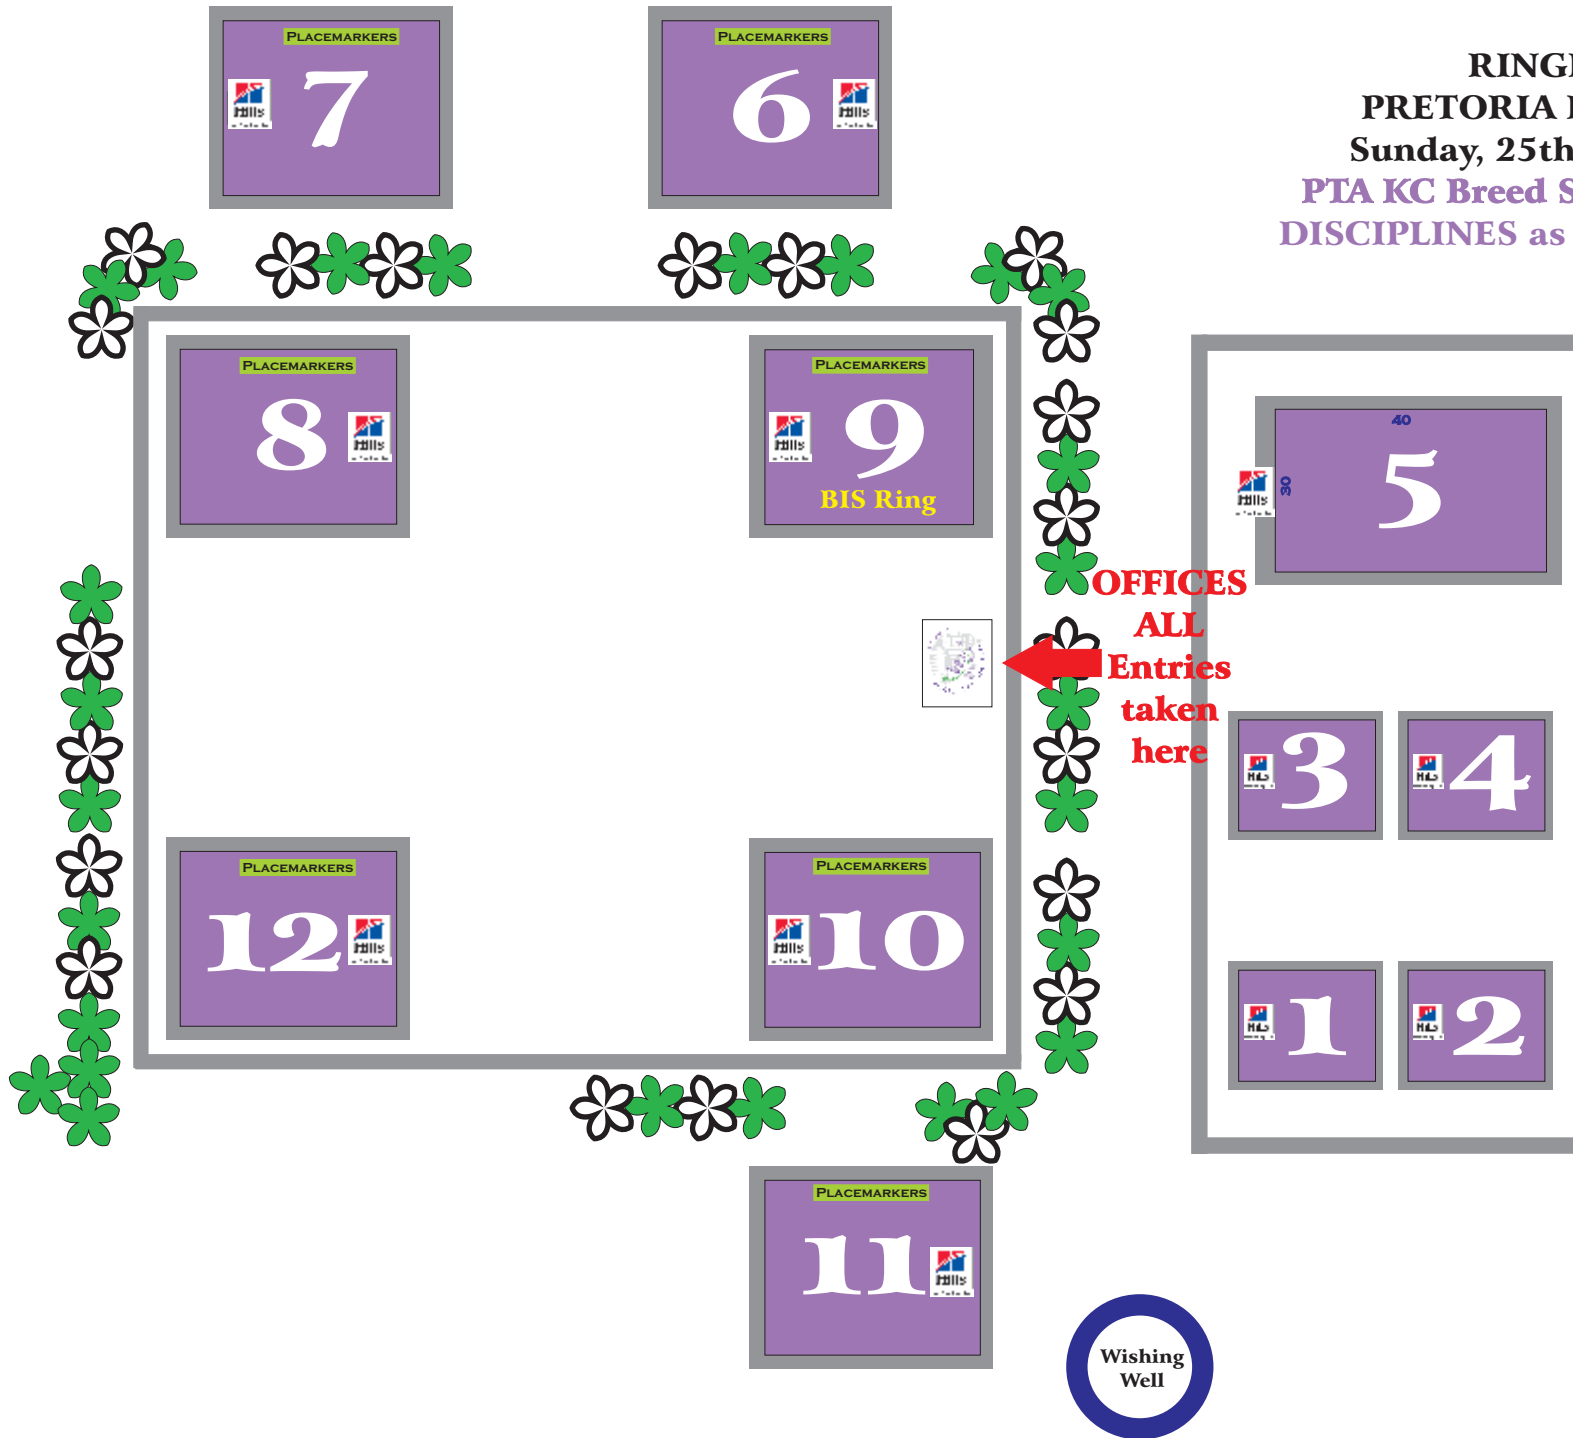

MOUNTAIN N ↑

**RINGPLAN FOR
PRETORIA KC OPEN SHOW
Sunday, 25th September, 2022
PTA KC Breed Starts @ 09h00 (A-Z)
DISCIPLINES as per PTA KC Schedule**

**RING
ALLOCATIONS**

DISCIPLINES:

- RING 1 - OB - BEGINNERS
- RING 2 - OB - NOV, A & B
- RING 3 - OB - CLASS C
- RING 4 - CARTING
- RING 5 - FLYBALL & RALLY

BREED:

- RING 6 - TERRIER GROUP
- RING 7 - GUNDOG GROUP
- RING 8 - WORKING GROUP
- RING 9 - HOUND GROUP
- RING 10 - HERDING GROUP
- RING 11 - TOY GROUP
- RING 12 - UTILITY GROUP

RING 9 - ALL BISs